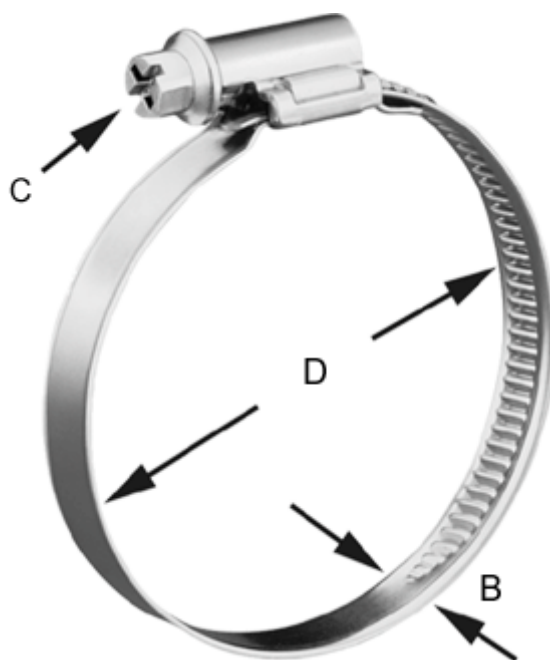

Article number: 021367352037

Description: Worm Drive Hose Clip  
TORRO S 30-45/12 C7 W1

## Measures

---

C (screw type) = C7 - 7mm

Diameter D = 30-45

Width B = 12.0